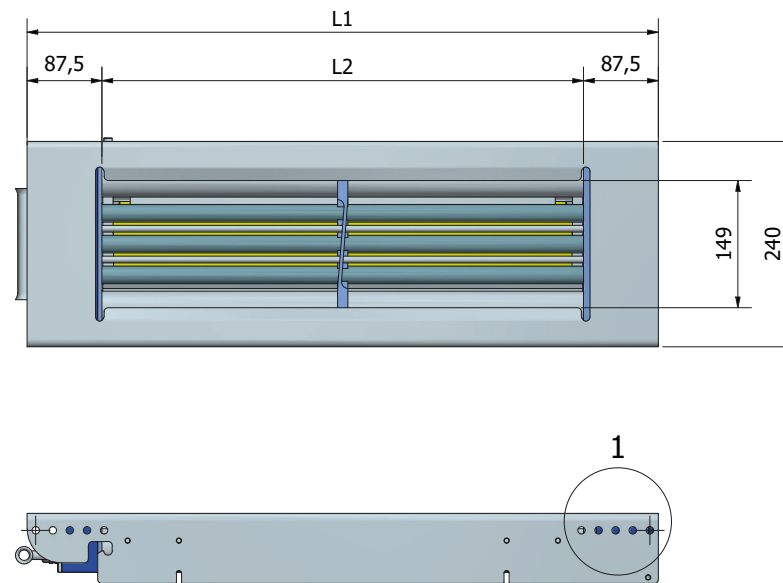

Reliable hygiene, all day long.

SPECIFICATIONS

Manufacturer	Nuvonic Germany			
In accordance with	EMV, CE, IP69K, IFS and HACCP			
Material	Stainless steel: WNI.4301 en WNI.4305, blue sustarin CFG			
Operating temperature [°C]	0...+25			
Type	BD 2016-40 HD	BD 2016-60 HD	BD 2016-80 HD	BD 2016-100 HD
Power consumption	60	80	120	180
Current [mA]	280	380	550	800
Type UVC tube	UVpro KTS20-4	UVpro KTS30-4	UVpro KTS40-4	UVpro KTS50-4
Total UVC output [W253,7 nm]	27	33	48	60
Maximum width of conveyor belt	400	600	800	1000
Dimensions (L x W x H) [mm]	513 x 200 x 54	698 x 200 x 54	955 x 200 x 54	1155 x 200 x 54
Weight	8,6	11,1	14,7	17,2
Assembly	With optional mounting kit			
Lifespan of UVC tube [hours]	12,000 (75% ±5% remaining power)			
Expected lifespan of electronics	>10 years			
Supply voltage [V _{ac}]	220...240 (50...60Hz)			
Power cable length [m]	3,5 (available in different lengths)			

Technical information

UVpro BD 2016 HD

Available in 4 variants:

Type	Power consumption	L1	L2	Max. width
BD 2016-40 HD	60W	553 mm	378 mm	400 mm
BD 2016-60 HD	80W	738 mm	563 mm	600 mm
BD 2016-80 HD	120W	995 mm	820 mm	800 mm
BD 2016-100 HD	180W	1195 mm	1020 mm	1000 mm

Can be optionally equipped with:

- Mounting frame with tilt system (stainless steel)
- Safety switch (light switches off automatically when the unit is tilted)

Tiltable for cleaning

Detail 1
standard 4x