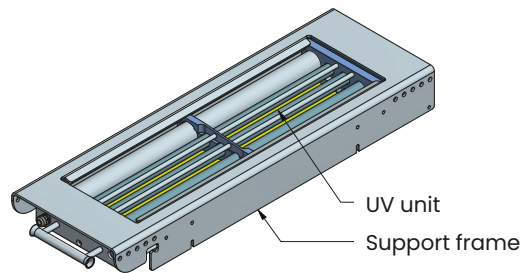

Technical information

UVpro BD 2016 HD

Available in 4 variants:

Type	Power consumption	L1	L2	Max. width
BD 2016-40 HD	60W	553 mm	378 mm	400 mm
BD 2016-60 HD	80W	738 mm	563 mm	600 mm
BD 2016-80 HD	120W	995 mm	820 mm	800 mm
BD 2016-100 HD	180W	1195 mm	1020 mm	1000 mm

Can be optionally equipped with:

- Mounting frame with tilt system (stainless steel)
- Safety switch (light switches off automatically when the unit is tilted)

Tiltable for cleaning

Detail 1
standard 4x