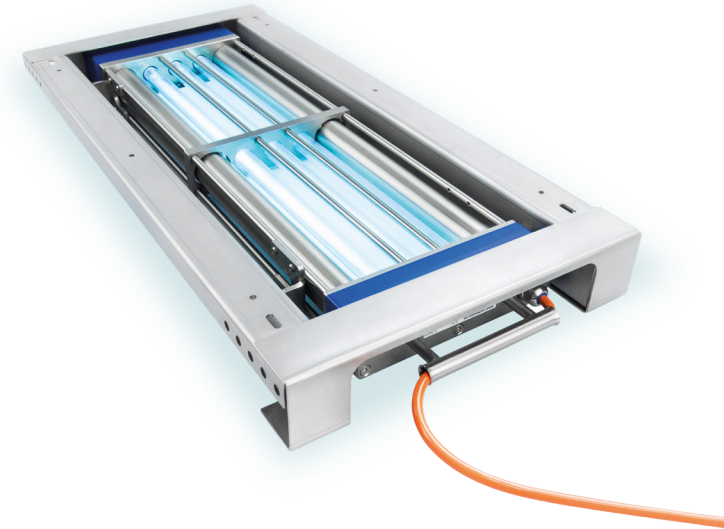

UVpro BD 2016 HD

For conveyor belts and surfaces

UVpro BD 2016 HD units are suitable for reliable disinfection of conveyor belts in the food industry. Due to the placement under the belt, the products are not exposed to UVC light, but the belt is always clean. This prevents cross-contamination and can help save on cleaning costs or production stops.

Reliable hygiene, all day long.

SPECIFICATIONS

Manufacturer	Nuvonic Germany			
In accordance with	EMV, CE, IP69K, IFS and HACCP			
Material	Stainless steel: WNI.4301 en WNI.4305, blue sustarin CFG			
Operating temperature [°C]	0...+25			
Type	BD 2016-40 HD	BD 2016-60 HD	BD 2016-80 HD	BD 2016-100 HD
Power consumption	60	80	120	180
Current [mA]	280	380	550	800
Type UVC tube	UVpro KTS20-4	UVpro KTS30-4	UVpro KTS40-4	UVpro KTS50-4
Total UVC output [W253,7 nm]	27	33	48	60
Maximum width of conveyor belt	400	600	800	1000
Dimensions (L x W x H) [mm]	513 x 200 x 54	698 x 200 x 54	955 x 200 x 54	1155 x 200 x 54
Weight	8,6	11,1	14,7	17,2
Assembly	With optional mounting kit			
Lifespan of UVC tube [hours]	12,000 (75% ±5% remaining power)			
Expected lifespan of electronics	>10 years			
Supply voltage [V _{ac}]	220...240 (50...60Hz)			
Power cable length [m]	3,5 (available in different lengths)			

Technical changes reserved

Disinfection with the UVpro BD 2016 HD

- For conveyor belts and surfaces
- Easy to install; also in existing systems
- Robust waterproof design
- Prevents cross-contamination
- IP69K TÜV approved
- Easy to clean due to hygienic design
- Striking blue plastic and stainless steel

Can be optionally equipped with:

- Mounting frame with tilt system (stainless steel)
- Safety switch (light switches off automatically when the unit is tilted)

Tiltable for cleaning

Detail 1
standard 4x