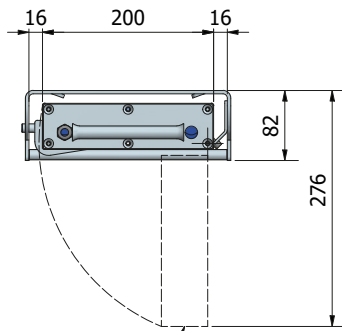

Technical information

UVpro BD 2016 HD

Available in 4 variants:

Type	Power consumption	L1	L2	Max. width
BD 2016-40 HD	60W	553 mm	378 mm	400 mm
BD 2016-60 HD	80W	738 mm	563 mm	600 mm
BD 2016-80 HD	120W	995 mm	820 mm	800 mm
BD 2016-100 HD	180W	1195 mm	1020 mm	1000 mm

Can be optionally equipped with:

- Mounting frame with tilt system (stainless steel)
- Safety switch (light switches off automatically when the unit is tilted)

Tiltable for cleaning

Detail 1
standard 4x